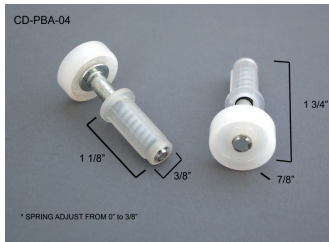

Window Hardware & Repair

#WP-10356

#WP-10357

#WP-10358

#WP-10363

Hardware