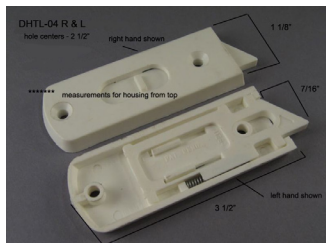

Window Hardware & Repair

#WP-10101

#WP-10102

#WP-10103

#WP-10104

#WP-10105

#WP-10106

#WP-10107

#WP-10108

#WP-10109

#WP-10110

#WP-10111

#WP-10112

Hardware