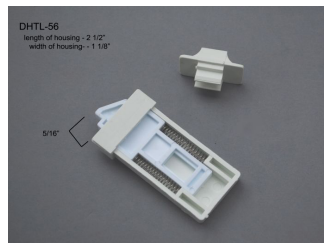

Window Hardware & Repair

#WP-10152

#WP-10153

#WP-10154

#WP-10156