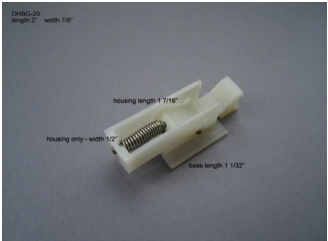

Window Hardware & Repair

#WP-10213

Hardware