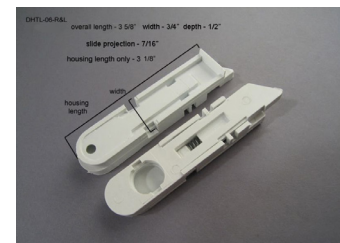

Window Hardware & Repair

#WP-10101

#WP-10102

#WP-10103

#WP-10104

#WP-10105

#WP-10106

#WP-10107

#WP-10108

#WP-10109

#WP-10110

#WP-10111

#WP-10112

Hardware