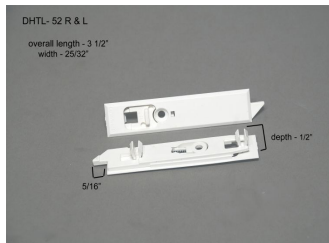

Window Hardware & Repair

#WP-10152

#WP-10153

#WP-10154