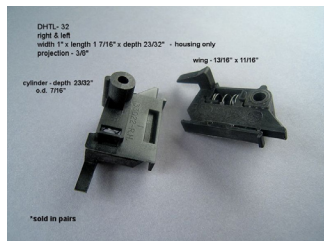

Window Hardware & Repair

#WP-10125

#WP-10126

#WP-10127

#WP-10128

#WP-10129

#WP-10130

#WP-10131

#WP-10132

#WP-10133

#WP-10134

#WP-10135

#WP-10136

Hardware