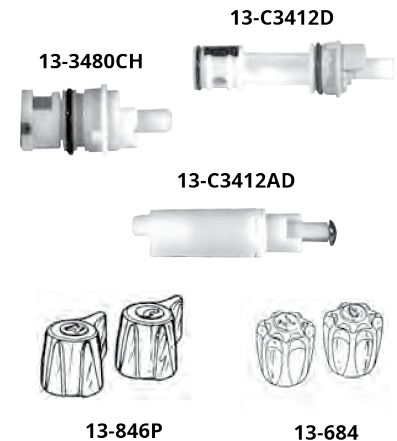

Parts for Delta®/Delex®

	Stem • Hot or Cold	Bulk Pk 10/100	#13-3480CH
	Stem • H & C w/Seats & Spring	1/Card Pk 4/48	#13-C3480CH
	Stem • Diverter	1/Card Pk 4/40	#13-C3412D
	Stem • Extension	1/Card Pk 4/40	#13-C3412AD
	Handles • Acrylic Hot & Cold	Pr/Card Pk 1/12	#13-C684
	Handles • Acrylic Hot & Cold	Pr/Bulk Pk 5/100	#13-684P
	Handles • C.P. Hot & Cold	Pr/Bulk Pk 5/25	#13-846P

Original manufacturers' names are used for identification only and are not representation that the items offered or sold are genuine items of the original manufacturer.

Landlord Depot • 551 E 179th St • Bronx NY 10457
718-542-0636 • landlorddepot.com • orders@landlordssupplies.com