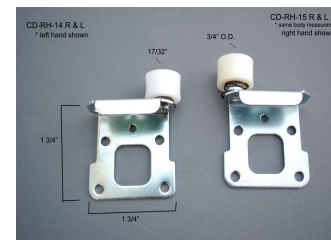

#WP-10378

#WP-10379