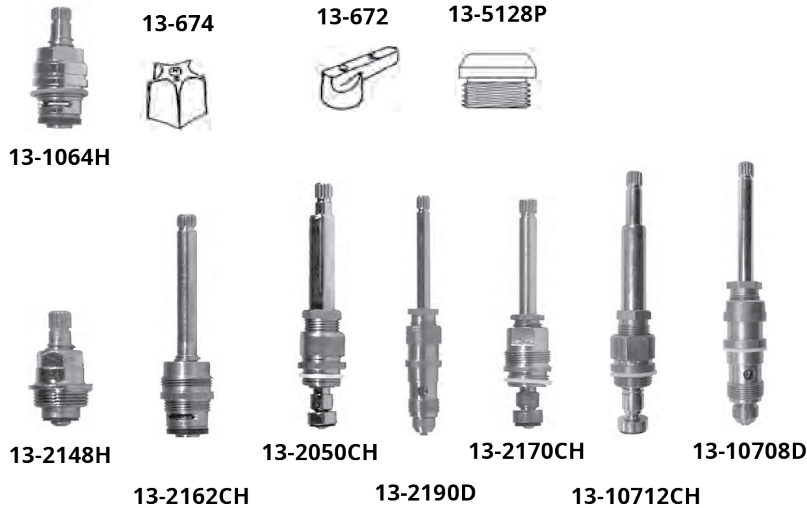

Faucet Repair - Most Common Brands

Parts for Savoy®

Stem	Cold for Lav/Kit Rep#A-68	Bulk Pk 10/50	#13-2148C
Stem	Cold for Lav/Kit Rep#A-68	Bulk Pk 10/50	#13-2148H
Stem	Cold for Lav/Kit Rep#A-55	Bulk Pk 10/50	#13-5312C
Stem	Hot for Lav/Kit Rep#A-55	Bulk Pk 10/50	#13-10624H
Stem	H/C for Tub/Shower Rep#A-56	Bulk Pk 10/50	#13-2162CH
Stem	H/C for Tub/Shower Rep#A-46	Bulk Pk 10/50	#13-2170CH
Stem	H/C for Tub/Shower Rep#A-1&134A	Bulk Pk 10/50	#13-2050CH
Stem	Hot/Cold for Tub/Shower	Bulk Pk 1/25	#13-10712CH
Stem	Diverter for Tub/Shower Rep#A-47	Bulk Pk 1/25	#13-2190D
Stem	Diverter for Tub/Shower	Bulk Pk 1/25	#13-10708D
Handles	Canopy lever Lav/Kitchen	Pr/Bag Pk 5/25	#13-672
Handles	Canopy Tub/Shower	Pr/Bag Pk 5/25	#13-674
Seats	35/64"(9/16") x20T	Bulk Pk 10/500	#13-5128P

Tub & Shower Stems - Bulk for Price-Pfister

p/P Type Shower Old Style	Bulk Pk 10	#13-3508CH
p/P Type Shower New Style	Bulk Pk 10	#13-3482CH
p/P Type Tub Div. Stem	Bulk Pk 10	#13-3518D
p/P Diverter Washer (Poly)	Bulk Pk 10/100	#13-3358

Lavatory & Kitchen Rebuild Kits for Price-Pfister®

- p/P Verve Lav
  Clamshell Pk 6/24 #13-170002
- p/P Windsor Lav
  Clamshell Pk 6/24 #13-170008
- p/P Marquis Lav
  Clamshell Pk 6/24 #13-170010

Tub & Shower Rebuild Kits for Price-Pfister

- p/P Verve Tub 3 Handle
  Clamshell Pk 4/12 #13-170000
- p/P Windsor Tub 3 Handle
  Clamshell Pk 4/12 #13-170004

Tub & Shower Stems-Carded for Price-Pfister

- p/P Type Shower
  Carded Pk 4 #13-C3508CH
- p/P Tub Diverter Stem
  Carded Pk 4 #13-C3518D

Original manufacturers' names are used for identification only and are not representation that the items offered or sold are genuine items of the original manufacturer.

Landlord Depot • 551 E 179th St • Bronx NY 10457
718-542-0636 • landlorddepot.com • orders@landlordssupplies.com