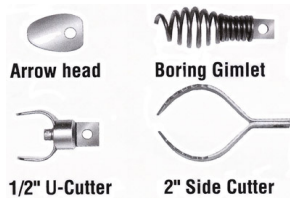

Plumbing Tools

Cutter Set for Mini Rooter General

Juego De Puntas p/Maquina Destapa-Caños General Mrcs