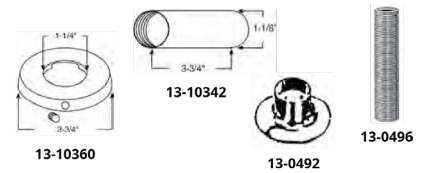

Trim for 2 & 3 Handle Tub/Shower Faucets for Price-Pfister

Shower Bell Escutcheon
 Bulk Pk 5/50 #13-0494

Threaded Escutcheon Nipple
 Bulk Pk 10/100 #13-0496

Lavatory Escutcheon
 Bulk Pk 5/50 #13-0492

Round Escutcheon w/Set-Screw
 Bulk Pk 5/250 #13-10360