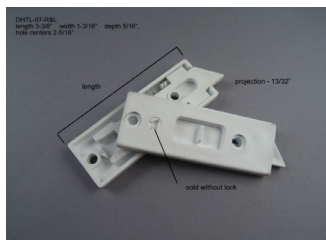

Window Hardware & Repair

#WP-10101

#WP-10102

#WP-10103

#WP-10104

#WP-10105

#WP-10106

#WP-10107

#WP-10108

#WP-10109

#WP-10110

#WP-10111

#WP-10112

Hardware