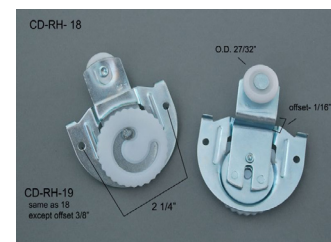

Window Hardware & Repair

Windows Guard 5 Bar 25" H Opens 22" - 38" W w/Screws & Stops

Protector De Ventanas, 5 Barras, 25" H X 22" - 38" A, c/ Tornillos Y Topes

#12-84106

Replacement Kit for Window Guard

Kit p/Protectores De Ventanas

#12-84092

Spline for Insect Screen Wire

Burlete p/Mosquitero

#12-84266
#12-84268

Round Balance Tool

Herramienta Para Balances Redondos

#12-99800

Retainer Clip

Clip Retenedor

#12-99000

Glaziers Push Points

Sujetador De Vidrio p/ Ventanas c/ Marco De Madura

#12-82822

#WP-10377

#WP-10378

#WP-10379

#WP-10380

#WP-10381

#WP-10382

Hardware