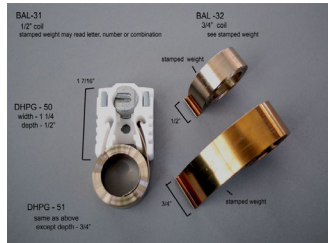

Window Hardware & Repair

#WP-10197