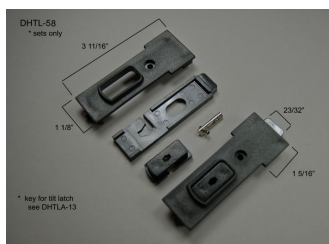

Window Hardware & Repair

#WP-10152

#WP-10153

#WP-10154

#WP-10158