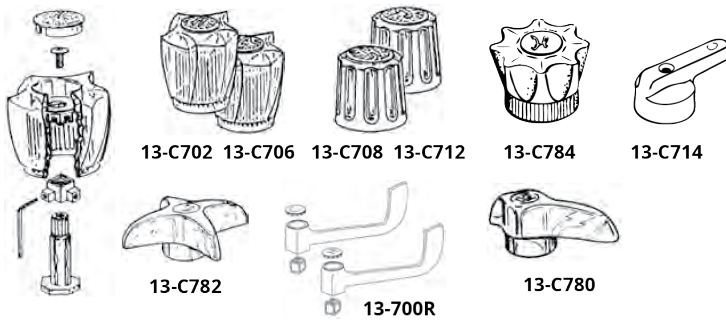

Faucet Repair - 2 & 3 Handle Parts

Univeral Handles - Assorted Styles

SMALL - Hot/Cold	Acrylic	Pr/Card	#13-C702
LARGE - Hot/Cold	Acrylic	Pr/Card	#13-C704
DIV.	Acrylic	Ea/Card	#13-C706
SMALL - Hot/Cold/Div.	Acrylic	Pr/Card	#13-C702A
LARGE - Hot/Cold/Div.	Acrylic	Pr/Card	#13-C704A
SMALL - Hot/Cold	Chrome	Pr/Card	#13-C708
LARGE - Hot/Cold	Chrome	Pr/Card	#13-C710
DIV.	Chrome	Ea/Card	#13-C712
LEVER - Hot/Cold	Chrome	Pr/Card	#13-C780
CROSS - Hot/Cold	Chrome	Pr/Card	#13-C782
H/C w/REMOVE SKIRT	Acrylic	Pr/Card	#13-C784
BLADE-STYLE	Chrome	Pr/Bagged	#13-700R
CANOPY LEVER - H/C	Chrome	Pr/Card	#13-C714

Faucet Handle Puller

Large Handle Puller

Deluxe Handle Puller

24" Make-A-Washer Plastic Packing

24" Make-A-Washer PTFE Packing

Graphite Valve Stem Packing

Plumbers Grease

Original manufacturers' names are used for identification only and are not representation that the items offered or sold are genuine items of the original manufacturer.

Landlord Depot • 551 E 179th St • Bronx NY 10457
718-542-0636 • landlorddepot.com • orders@landlordssupplies.com