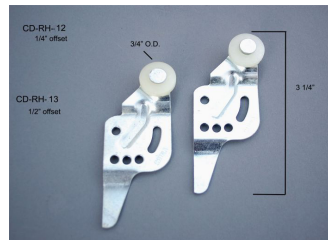

Window Hardware & Repair

Windows Guard 5 Bar 25" H Opens 22" - 38" W w/Screws & Stops

Protector De Ventanas, 5 Barras, 25" H X 22" - 38" A, c/ Tornillos Y Topes

#12-84106

Replacement Kit for Window Guard

Kit p/Protectores De Ventanas

#12-84092

Spline for Insect Screen Wire

Burlete p/Mosquitero

#12-84266
#12-84268

Round Balance Tool

Herramienta Para Balances Redondos

#12-99800

Retainer Clip

Clip Retenedor

#12-99000

Glaziers Push Points

Sujetador De Vidrio p/ Ventanas c/ Marco De Madura

#12-82822

#WP-10377

#WP-10378

#WP-10379

#WP-10380

#WP-10381

#WP-10382

Hardware